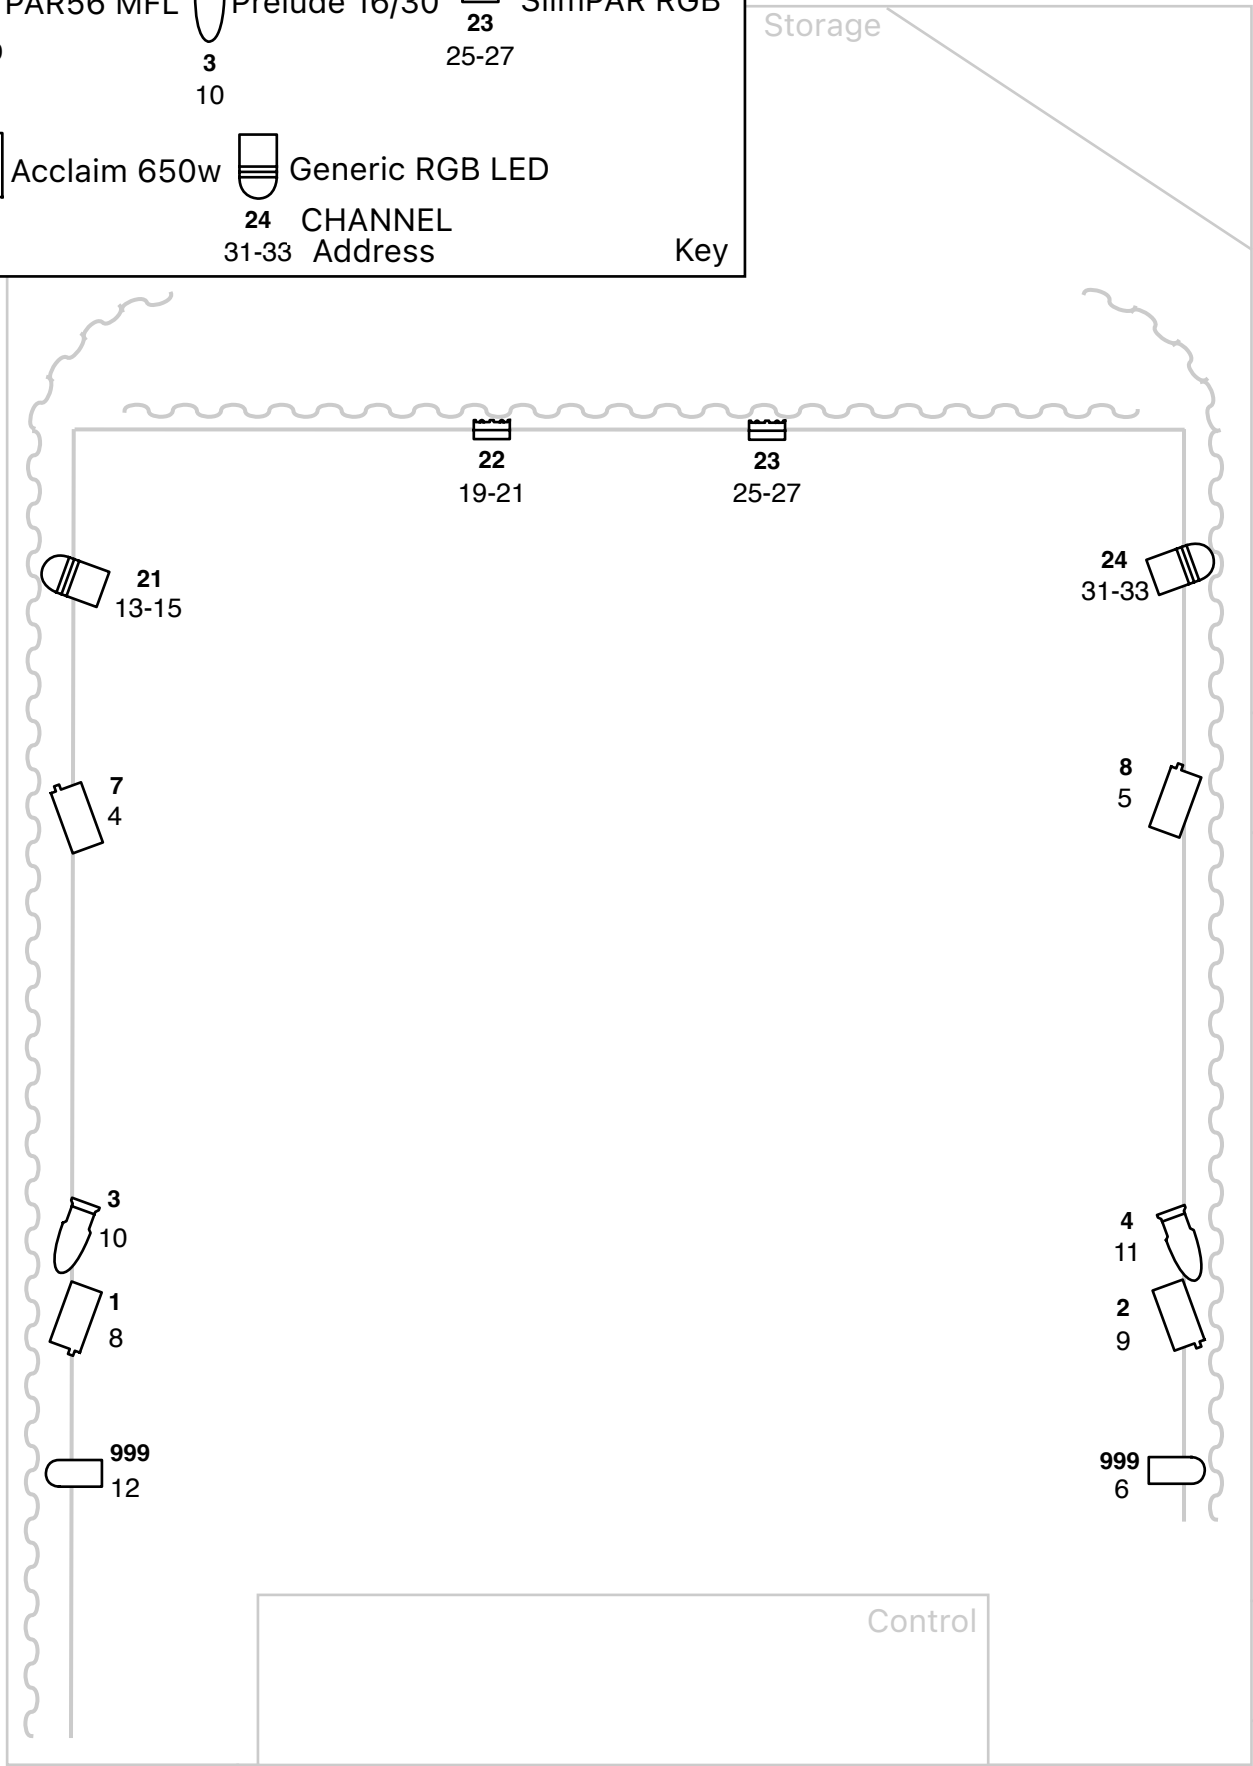

	PAR56 MFL		Prelude 16/30		SlimPAR RGB
999		3		23	
12		10		25-27	
	Acclaim 650w		Generic RGB LED		
1		24	CHANNEL		
8		31-33	Address		

Key

These Plans are NOT to scale