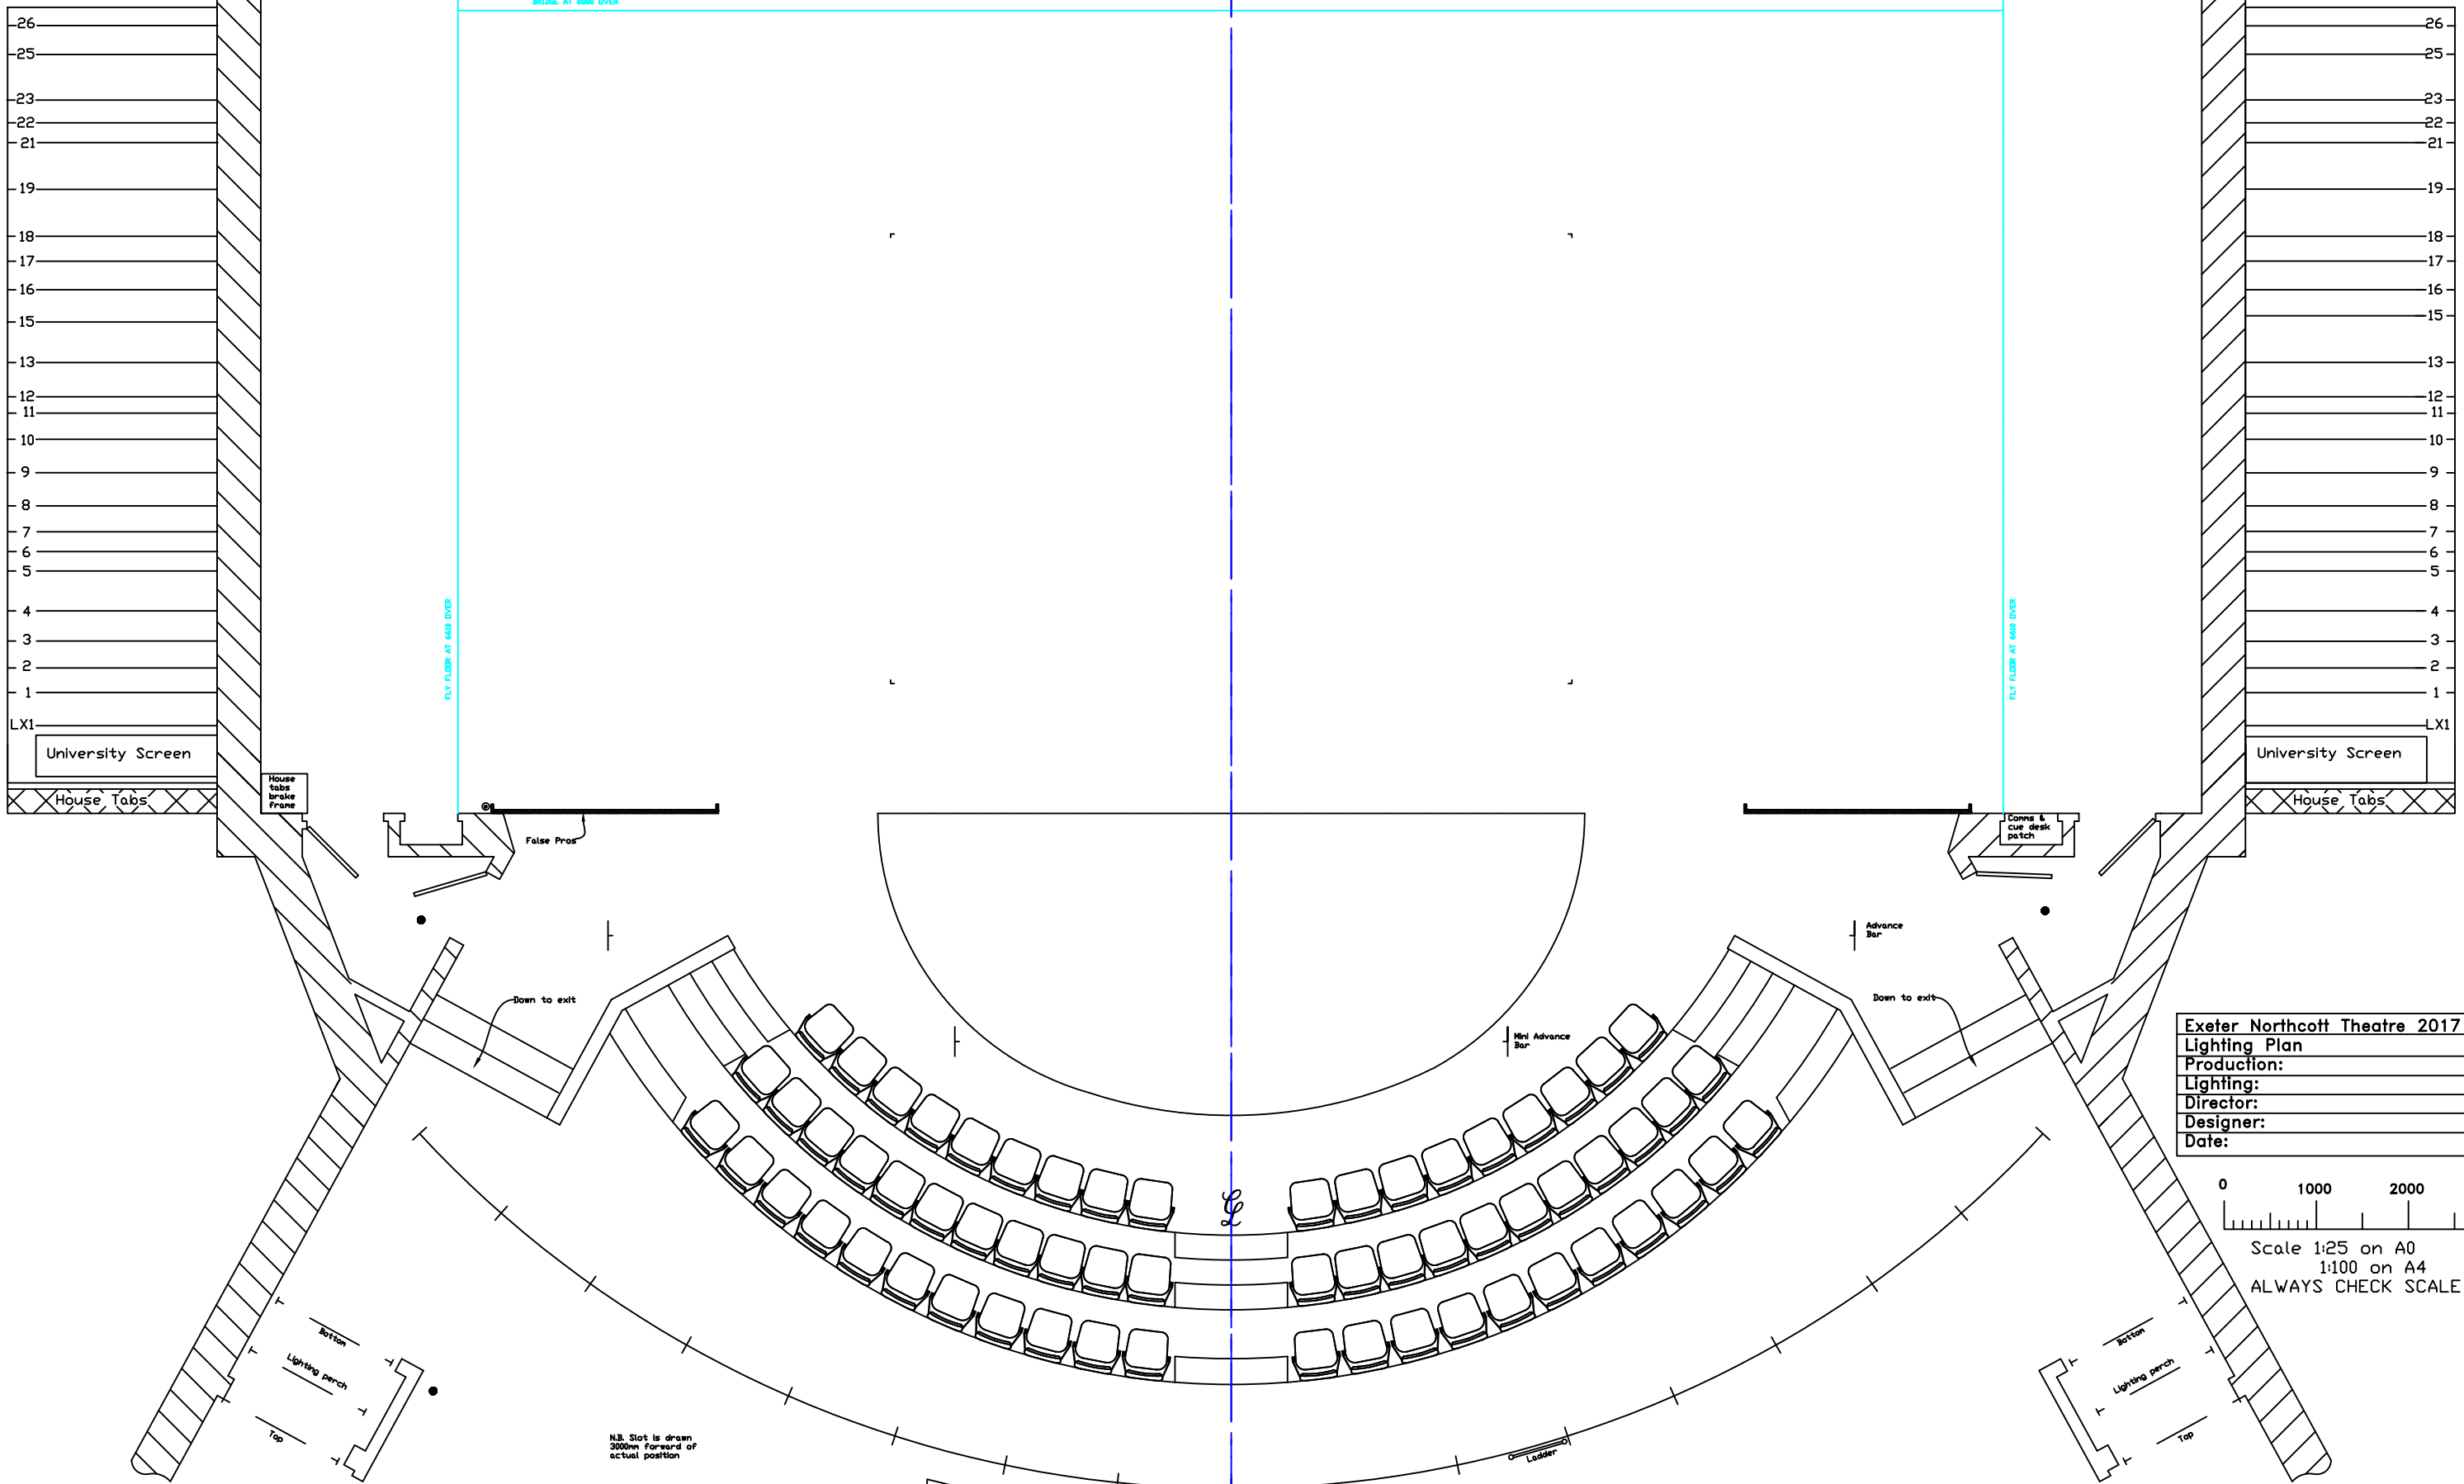

- 26
- 25
- 23
- 22
- 21
- 19
- 18
- 17
- 16
- 15
- 13
- 12
- 11
- 10
- 9
- 8
- 7
- 6
- 5
- 4
- 3
- 2
- 1
- LX1

- 26
- 25
- 23
- 22
- 21
- 19
- 18
- 17
- 16
- 15
- 13
- 12
- 11
- 10
- 9
- 8
- 7
- 6
- 5
- 4
- 3
- 2
- 1
- LX1

Exeter Northcott Theatre 2017
Lighting Plan
Production:
Lighting:
Director:
Designer:
Date:

Scale 1:25 on A0
1:100 on A4
ALWAYS CHECK SCALE BAR